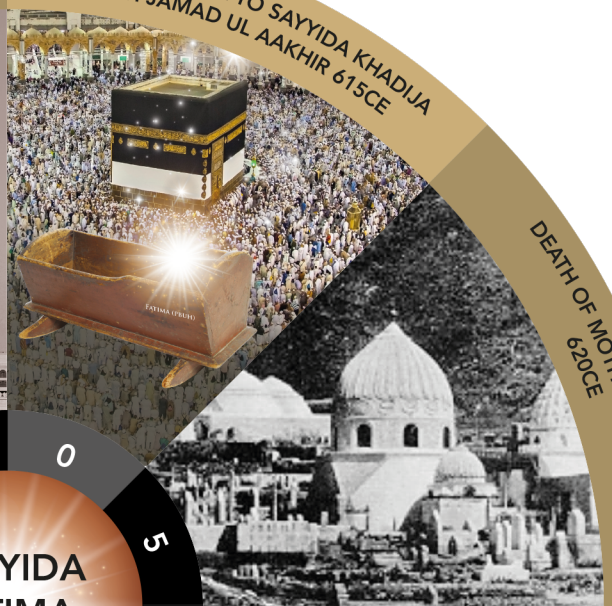

DEATH OF PROPHET MUHAMMAD (PBUH)
FATIMA (PBUH) DIES 3RD JAMAD UL AKHER 11AH

BORN IN MAKKA TO SAYYIDA KHADIJA
20TH JAMAD UL AAKHIR 615CE

HADITH E KISAA & MUBAHILA 8AH
33:33 & 3:61

DEATH OF MOTHER KHADIJA
620CE

BIRTH OF IMAM HASAN & HUSAYN (PBUH)
3/4AH

HJIRA TO YATHRIB (MADINA)
622CE 1AH

TASBEE OF FATIMA GIFTED TO HER
3AH

MARRIAGE TO ALI (PBHU)
624CE 2AH